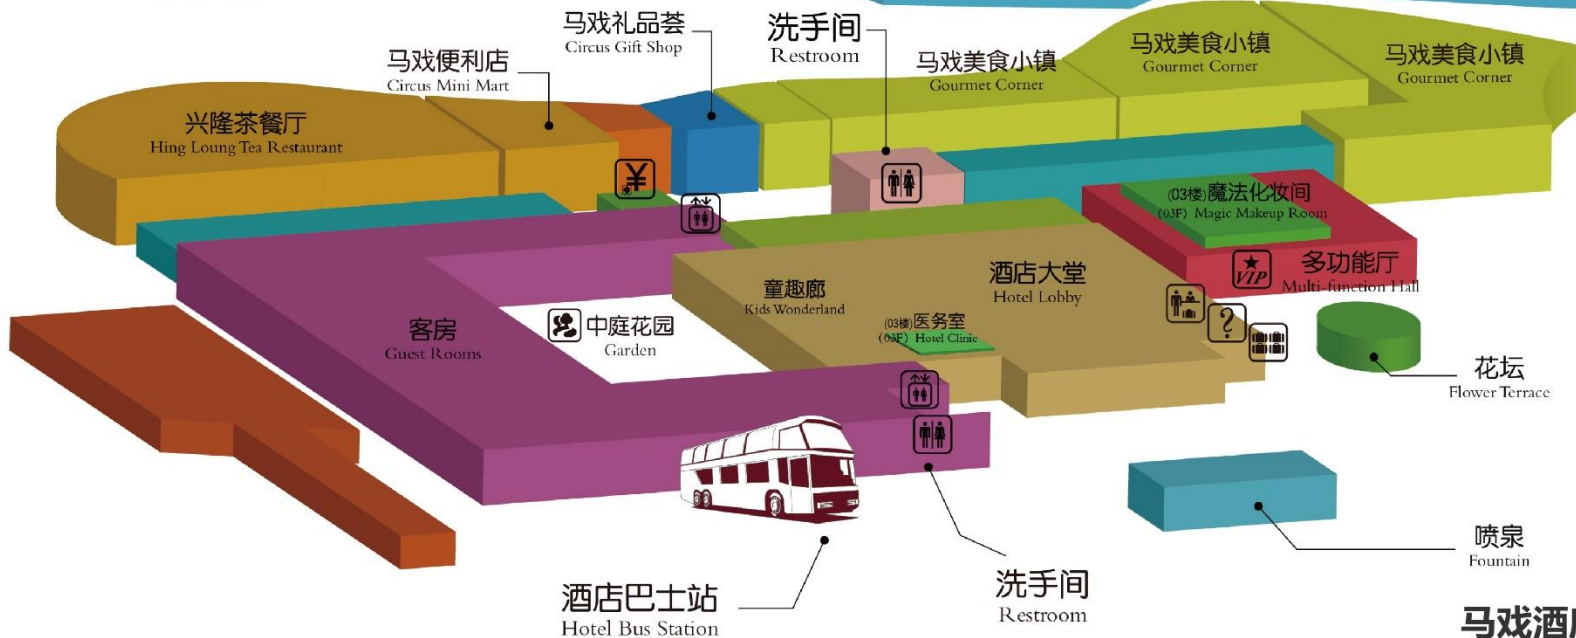

珠海长隆马戏酒店

Zhuhai Chimelong Circus Hotel

住梦幻城堡 享亲子之旅

Memorable Journey in the Fantasy Themed Hotel-Best
Choice for Family Vacation

交通

Traffic

得天独厚的地理位置，与香港、澳门一水之隔

The hotel occupies a prime location situated in Hengqin New District, which is connected with Macau, close to Hong Kong and Guangzhou

8分钟直达横琴湾水世界

10分钟直达长隆飞碟乐园

长隆卡卡剧场
Chimelong Kaka Theatre

1分钟直达卡卡剧院

3分钟直达长隆剧院

马戏酒店

—珠海长隆度假区中心
让快乐触手可及

THE CHIMELONG
THEATRE
长隆剧院

5分钟直达长隆海洋王国

企鹅酒店
CHIMELONG PENGUIN

长隆海洋王国
Chimelong Ocean Kingdom

富祥河 Fuxiang Canal

富祥河 Fuxiang Canal

富祥河 Fuxiang Canal

马戏酒店平面图
Circus Hotel Map

珠海长隆马戏酒店位于珠海长隆国际海洋度假区内的中心位置，步行1分钟直达卡卡剧场，3分钟直达长隆剧院，5分钟直达长隆海洋王国，8分钟直达横琴湾水世界，10分钟直达长隆飞船乐园。酒店以典型的欧洲小镇为蓝本，色彩斑斓的建筑单体和造型独特的钟塔，让人仿佛置身于充满异国风情的欧洲小镇。730间马戏城堡亲子客房，营造童话缤纷世界；特色主题餐厅，汇聚各地琳琅美食；水岸式休闲环境，映衬园区璀璨烟火，令阁下在尽享饕餮盛宴之时，等清风徐来，看夜色撩人。与此同时，丰富多彩的亲子活动以及趣味十足的休闲设施，也会给您的珠海长隆之旅带来奇妙体验。

Located on the center of the Zhuhai Hengqin Chimelong International Ocean Resort, Circus Hotel is endowed with unique location that guests can walk to KAKA Theatre for 1 minute and Chimelong Theatre for 3 minute、Ocean Kingdom for 5 minutes、HengQing Bay Water Word for 8 minutes and Spaceship for 10 minutes. Hotel with classic European style boasts variously colored building and unique bell towers, presenting an exotic European atmosphere. There are 730 circus castle themed rooms bring out a fairy tale wonderland for family. With all kind of food from worldwide, the themed restaurants with different kind of cuisine, the special build canal show you splendid fireworks in the resort. While enjoying the luxury meals, you can enjoy our fantastic night scenery in gentle breeze. Meanwhile, various family activities will bring you a remarkable experience in the Chimelong Ocean Kingdom.