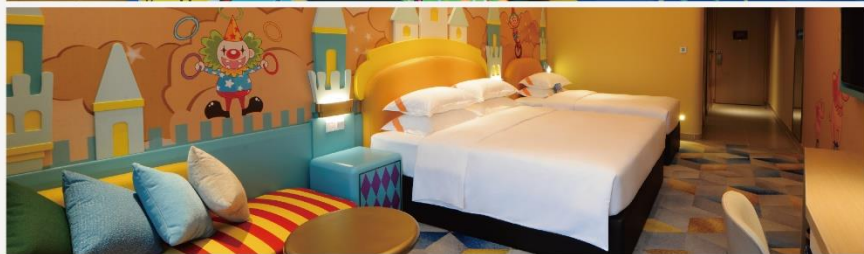

客房信息

ROOMS INFORMATION

房型 Room Types	楼层 Floor	面积 Size	周日-周四 Sun.-Thur.	周五 Fri.	周六 Sat.
杂技房 Fancy Room	1-2F	36m²	—	—	—
魔术房 Magic Room	6-9F	36m²	—	—	—
奇趣乐园房 Fantasyland Room	9-10F	36m²	—	—	—
马戏家庭房 Circus Family Room	5F	36m²	—	—	—
城堡家庭房 Castle Family Room	3F	41.2m² 56m²	—	—	—