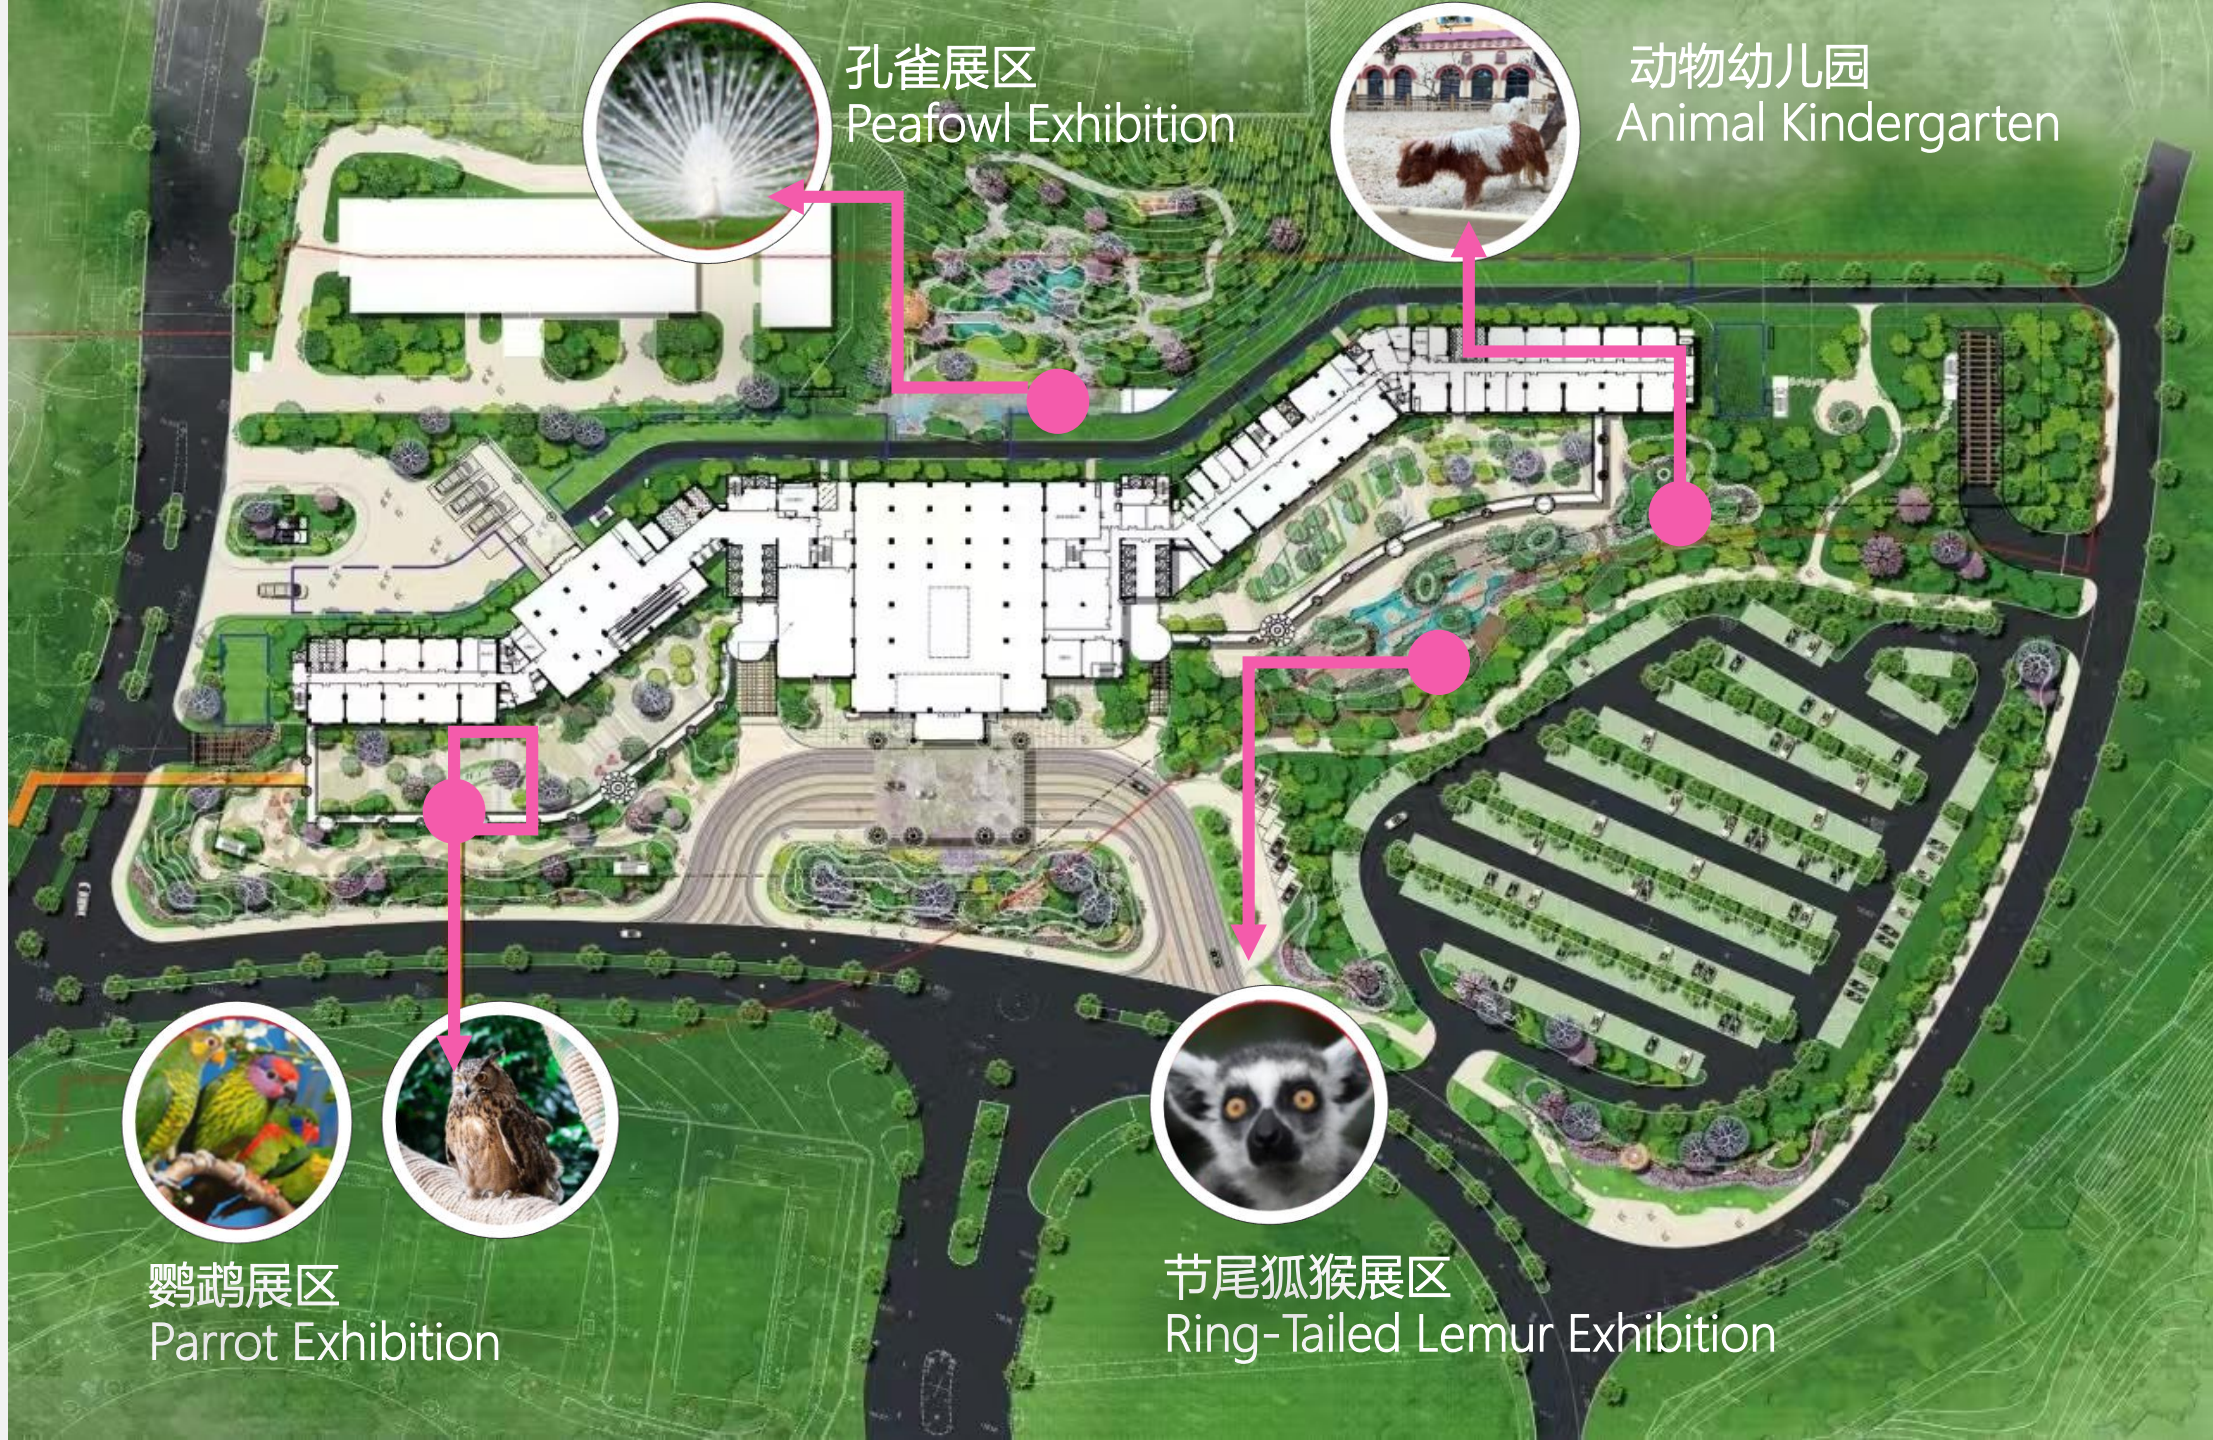

数百款环球美食
Hundreds of Chinese and Western delicacies

自助回转食品线
Three food conveyor belts

节尾狐猴展区
Lemur catta exhibition areas

动物幼儿园
Animal Kindergarten

熊猫奇幻剧场
Panda Animatronic Show

美食小镇

Food Court

营业时间: 08:00 – 22:30

18 food stalls

烹饪学堂

Gourmet Class

鹦鹉展区

Parrot exhibition area

动物展区

Animal Exhibition Area

孔雀展区
Peafowl Exhibition

动物幼儿园
Animal Kindergarten

鹦鹉展区
Parrot Exhibition

节尾狐猴展区
Ring-Tailed Lemur Exhibition

亲子活动介绍

Family Activities Introduction

一站式吃喝玩乐，打造丰富多彩的亲子体验活动儿童专属派对、节点主题活动以及教育类课程集互动性和趣味性，让孩子们在玩乐中收获满满，这座童话城堡的快乐超乎想象！

A one-stop destination for dining, entertainment, and play, creating diverse and enriching family experiences. Featuring exclusive children's parties, themed events for special occasions, and educational courses that combine interactivity and fun, children can gain meaningful experiences while having a great time. The joy in this fairy-tale castle goes beyond imagination!

大堂国际马戏演员欢乐互动

International Circus Performers Fun Interaction

国际大马戏外籍演员在童趣熊猫城堡与您欢乐互动，齐齐在城堡里感受欢乐气氛。

International Circus foreign performers will have a fun interaction with you at the Panda Castle of Playfulness. Join in and experience the joyful atmosphere together in the castle!