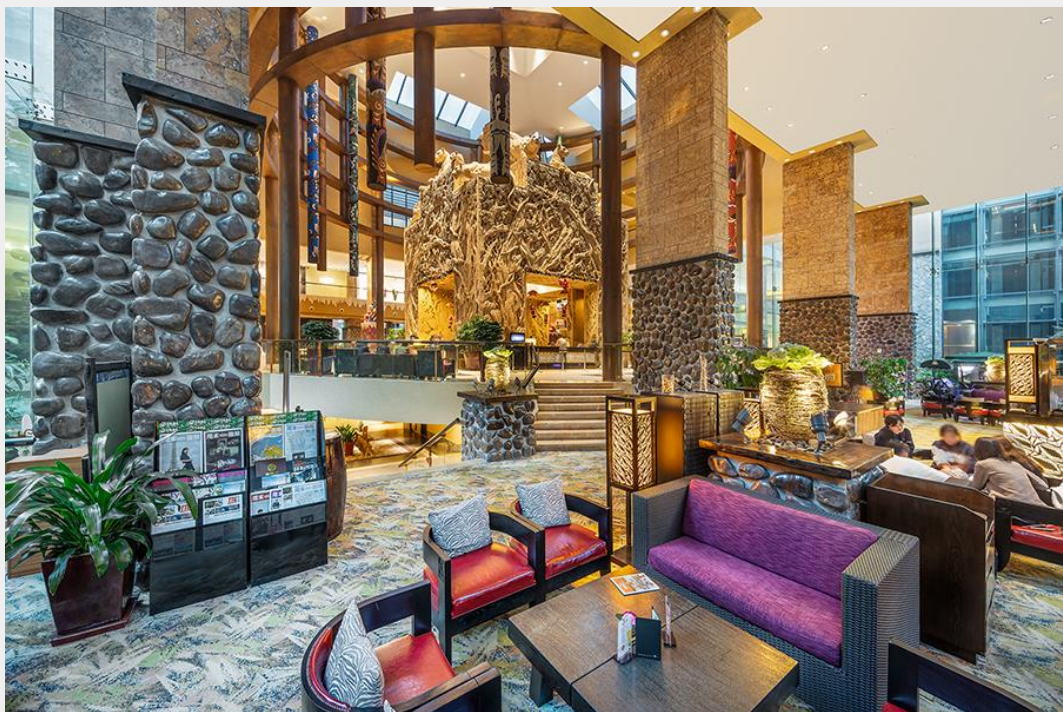

住客尊享权益

Exclusive Privileges for Chimelong Hotel In-house Guests

- 6、享大马戏酒店住客专区
Assigned sitting area in Chimelong International Circus
- 7、享长隆野生动物世界免费导游服务礼遇
Free tour guide service in Chimelong Safari Park
- 8、享园区签单服务
Sign the bill in theme parks to hotel account and pay at check-out
- 9、享康体休闲专属优惠
Enjoy special discount for recreation facilities

亮点介绍 Introduction

一、便捷交通 Transportation

二、王牌优势 Features

三、全球美食汇 International Cuisine

四、完美宴会 Perfect Banquet

五、康体娱乐设施 Leisure Facilities

4个高级餐饮消费场所

4 high-grade food and beverage restaurants

白虎自助餐厅 White Tiger Restaurant
(1,000个自助餐位 1,000 buffet seats)

麒麟中餐厅 Unicorn Restaurant
(300个餐位 300 seats)

麒麟风味小镇 Unicorn Food Court
(380个餐位 380 seats)

雪虎园大堂吧 Snow Tiger Lobby Bar
(120个餐位 120 seats)

亮点介绍 Introduction