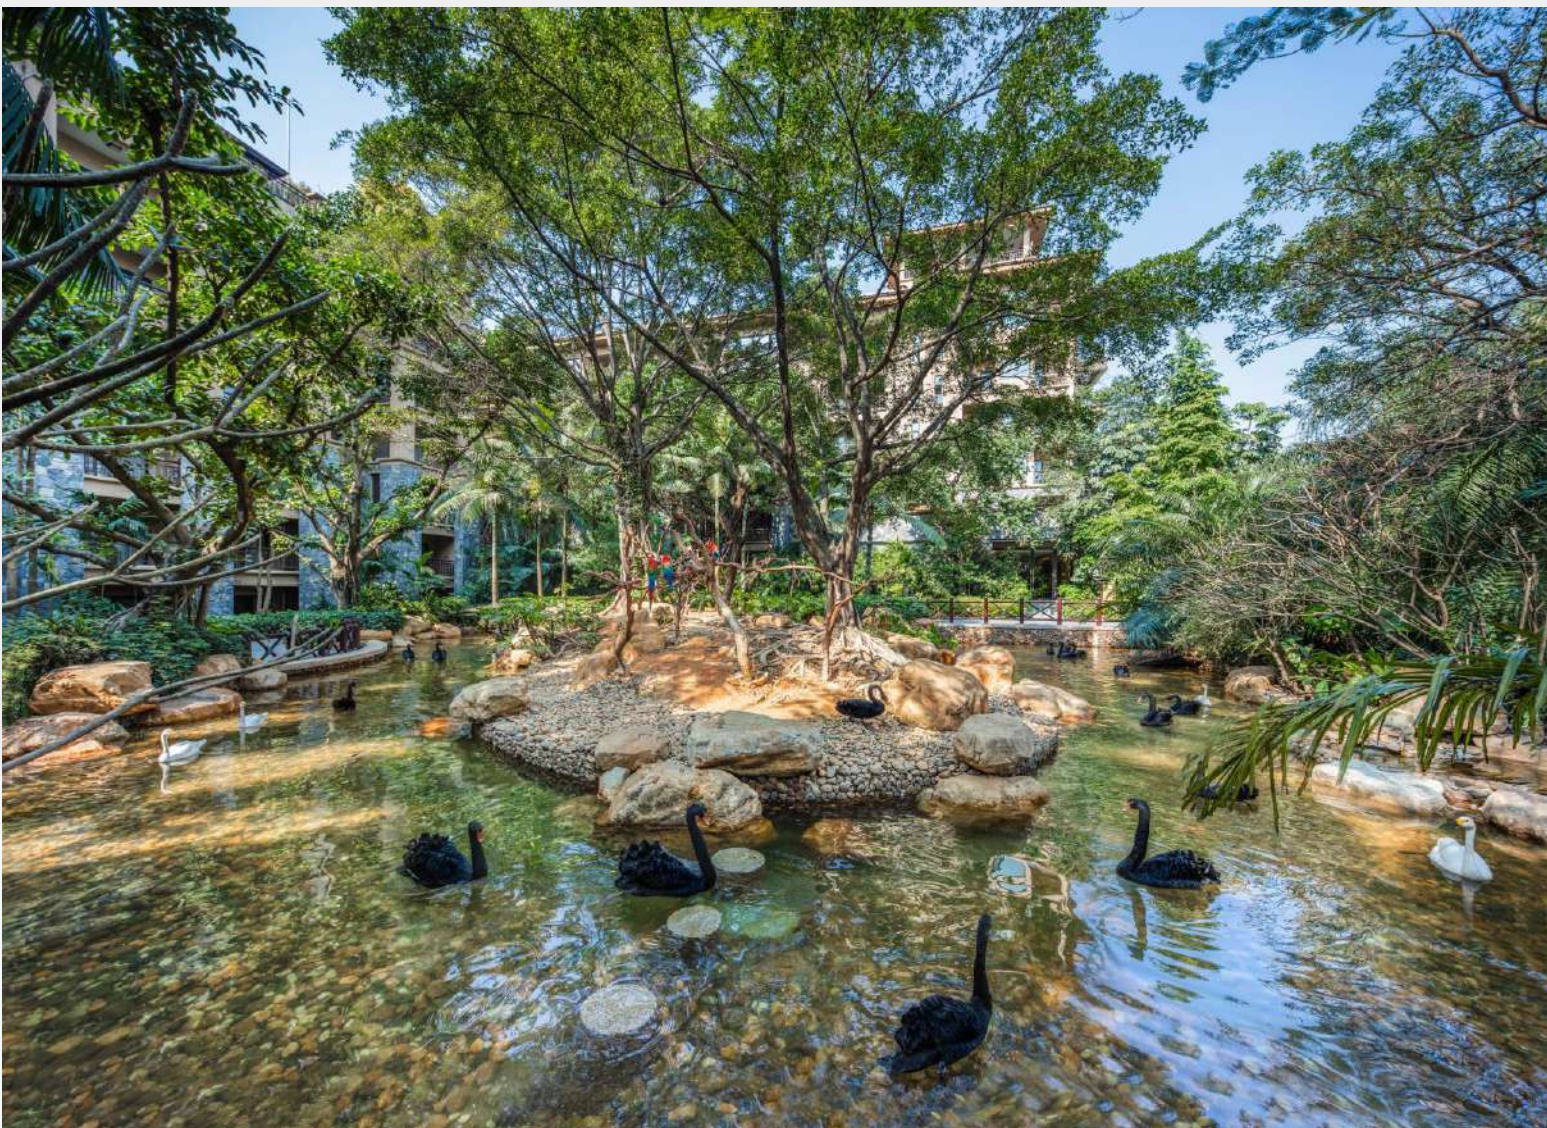

关注了解更多资讯

亮点介绍 Introduction

- 一、便捷交通 Transportation
- 二、王牌优势 Features
- 三、全球美食汇 International Cuisine
- 四、完美宴会 Perfect Banquet
- 五、康体娱乐设施 Leisure Facilities